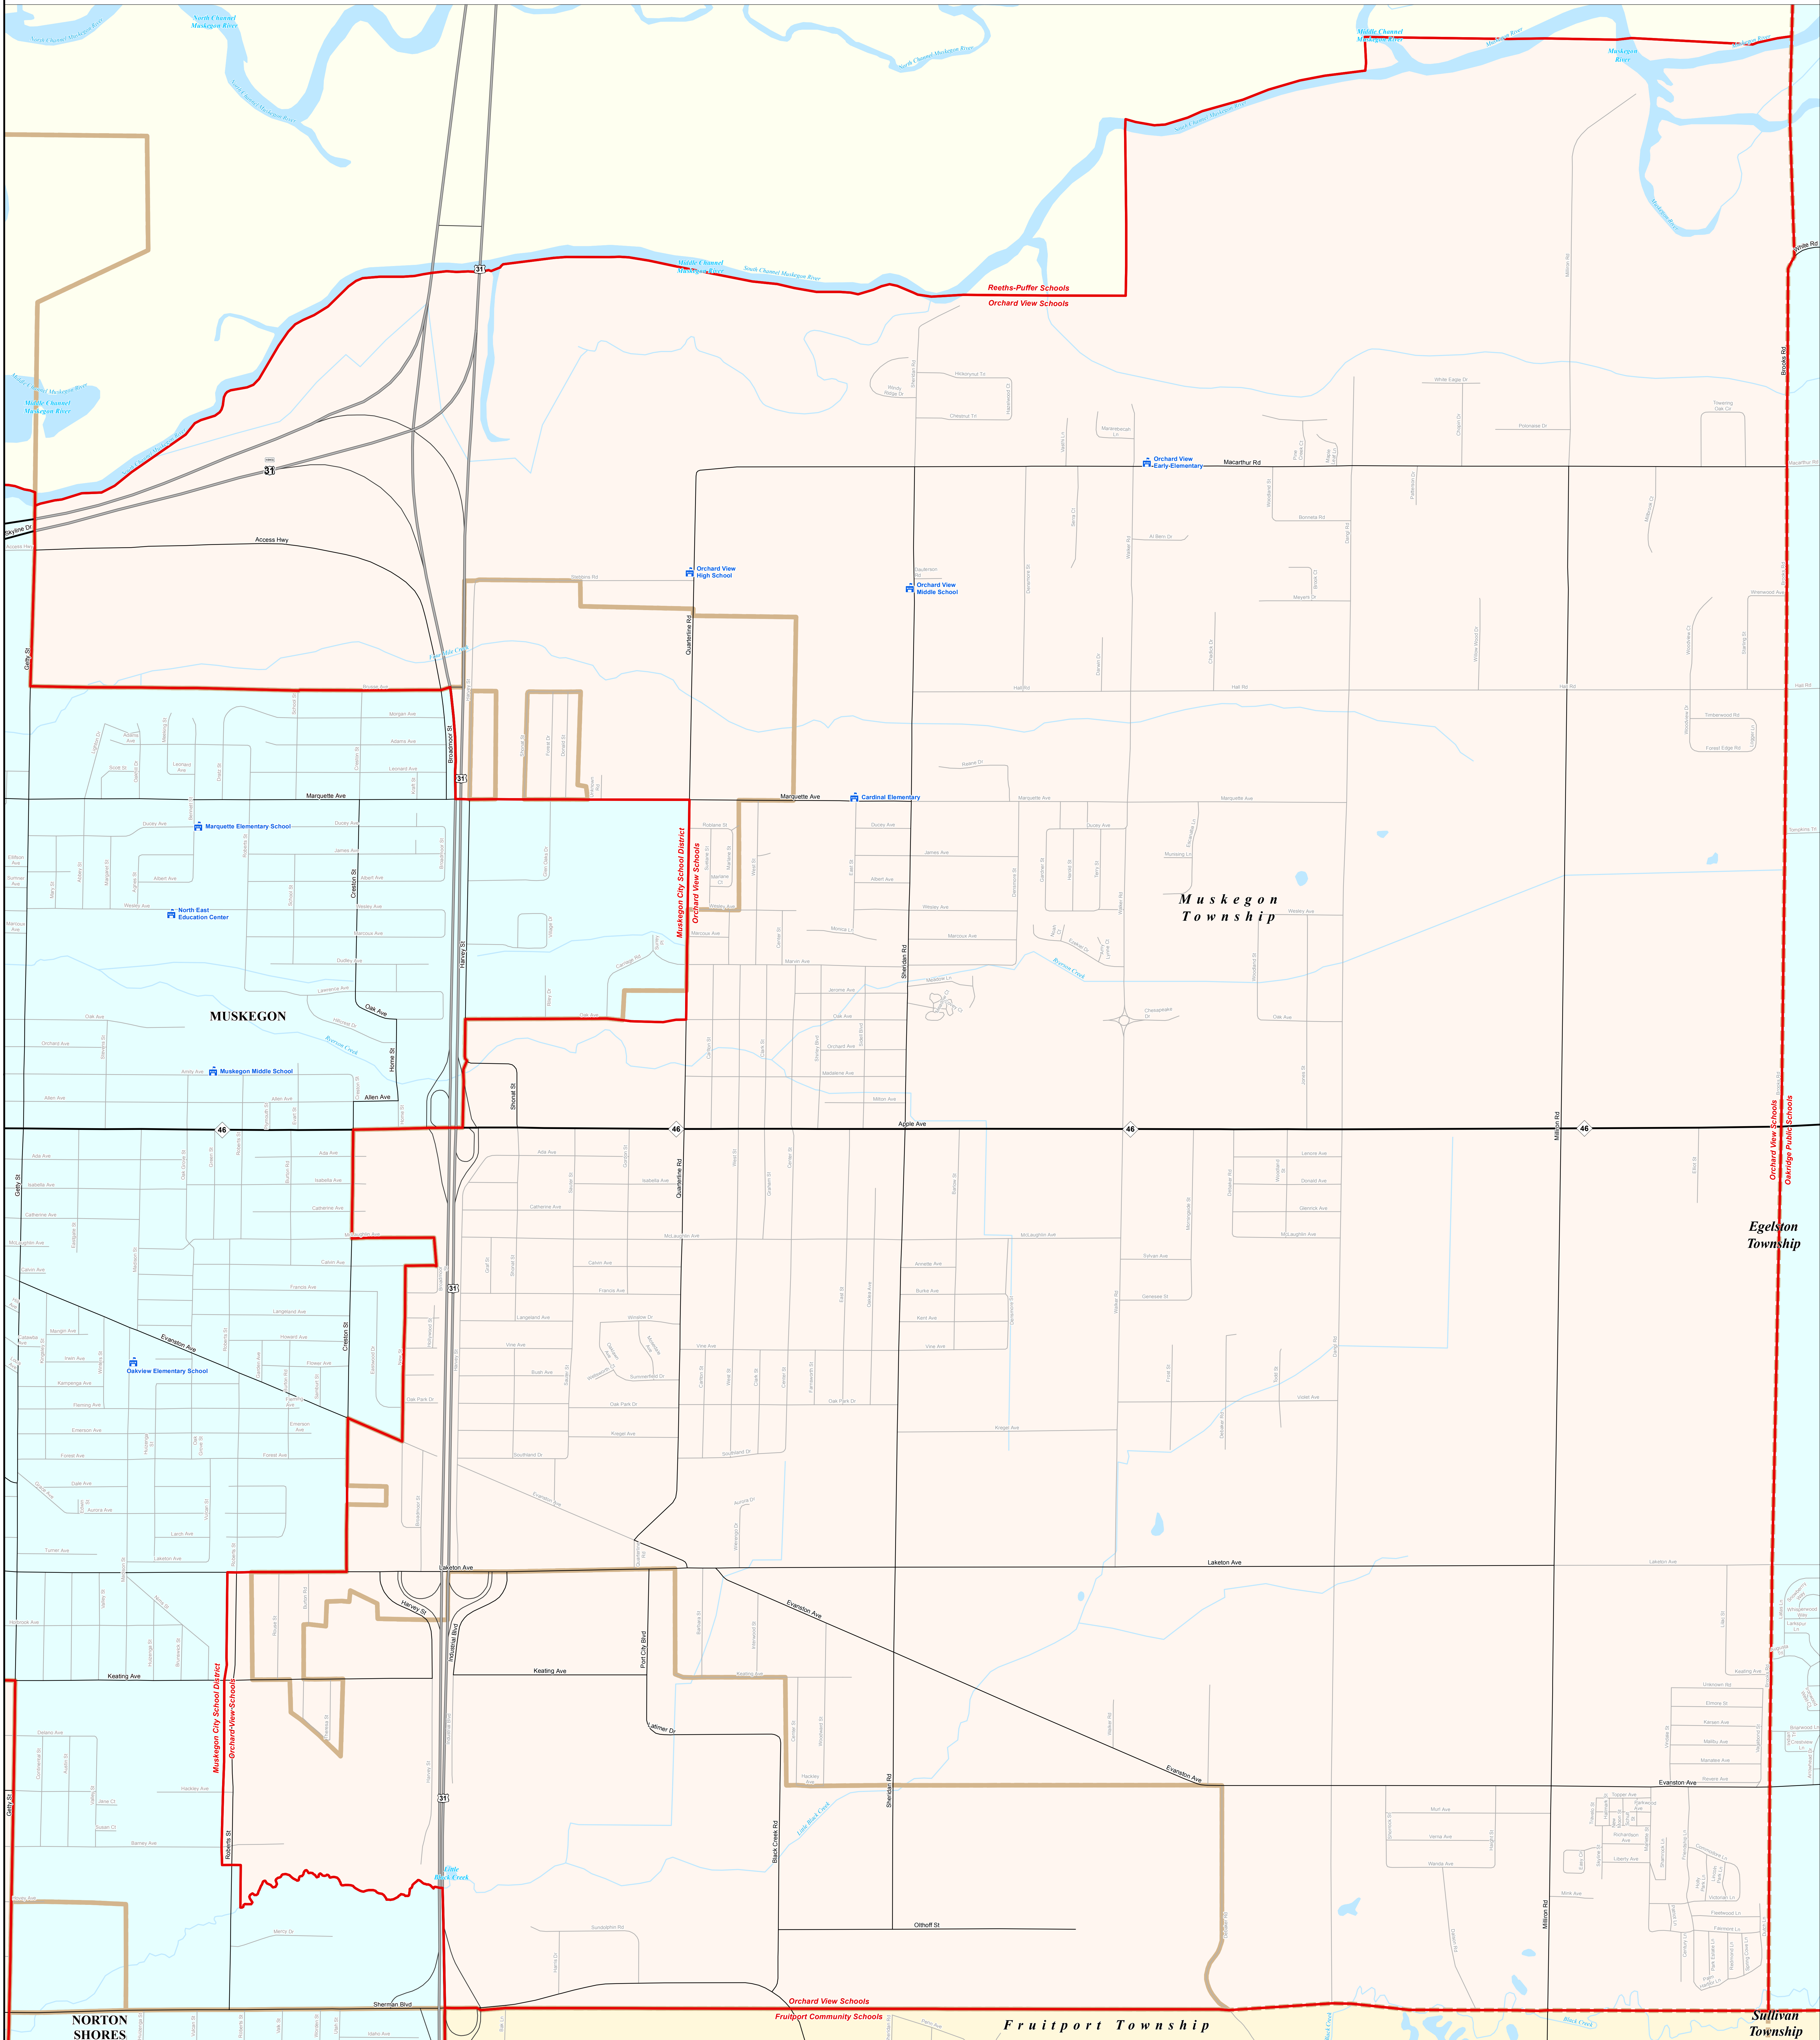

ORCHARD VIEW SCHOOLS

Muskegon Area ISD

0 0.25 0.5 1 Miles

*Note: Non K-12 School Districts identified with Asterisk (*) in Name

11/14/13

FVI Colors Key

- + School District
- County
- City
- Township
- Village
- Census Designated Place

Legend

- Unincorporated Place
- + School
- Freeway
- Primary Road
- Local Road
- Railroad
- ~ Water Feature
- ~ River, Stream, or Drain

Source: Michigan Geographic Framework, v13a